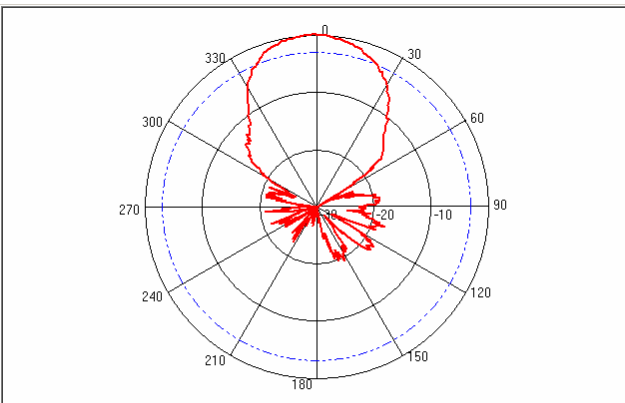

Ant Name : C:\Documents and Settings\Administrator\
Directivity : 12.68 dbi Date : 2005-8-4 Plane : Directional
Beam width : 45 Frequency : 1900.000 30/40