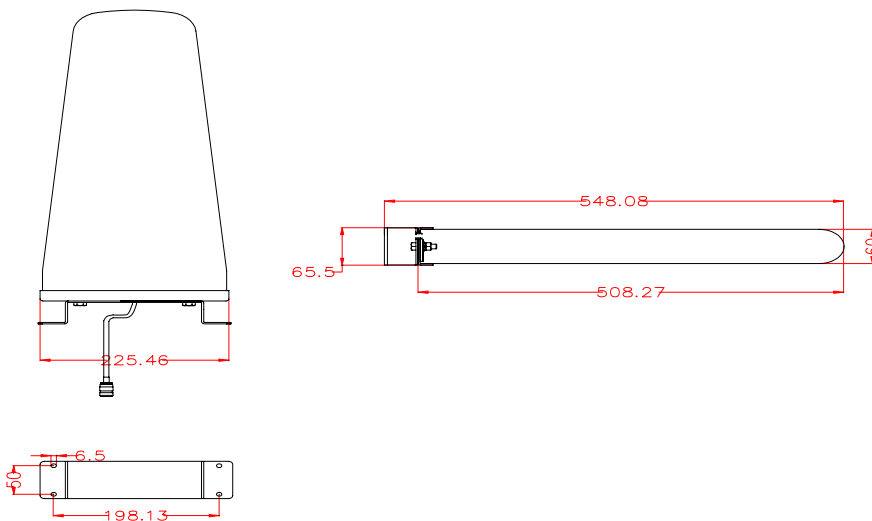

Wideband High Gain Panel Antenna

Product Number : PW-HGP-820/2500

Electrical Specifications :

Frequency Range	800 MHz ~ 2500MHz
Gain 800MHz~ 960MHz	8.5dBi
960MHz~1700MHz	9.5dBi
1700MHz~2500MHz	11 dBi
Horizontal 3dB Beamwidth	43°~ 56°
Vertical 3dB Beamwidth	56°~ 78°
Front-to-back Ratio	>20dB
Side lobe level	<-20dB
Polarization	Vertical / Horizontal
Impedance	50Ω
VSWR	< 1.5
Maximum Input Power	100 W
Connector	N-type
Lightning Protection	Direct Grounding

Mechanical Specifications :

Dimensions (L×W×D)	500×220×60mm
Weight of Antenna	2.0kg
Radome Material	Fiberglass

(This antenna is also applicable for instalation at Outdoor Environment)

VSWR PLOT :

Horizontal Radiation Pattern generated with Antenna Mounting Position :

Vertical Radiation Pattern generated with Antenna Mounting Position :

Radiation Pattern PW-HGP-820/2500 H-Plane (Horizontal)

Ant Name : C:\Documents and Settings\Administrator\
 Directivity : 10.43 dbi Date : 2005-8-4 Plane : Directional
 Beam width : 60.3 Frequency : 806.000 30/40

Ant Name : C:\Documents and Settings\Administrator\
 Directivity : 12.79 dbi Date : 2005-8-4 Plane : Directional
 Beam width : 44.1 Frequency : 2100.000 30/40

Pattern PW-HGP-820/2500 E-Plane (Vertical)