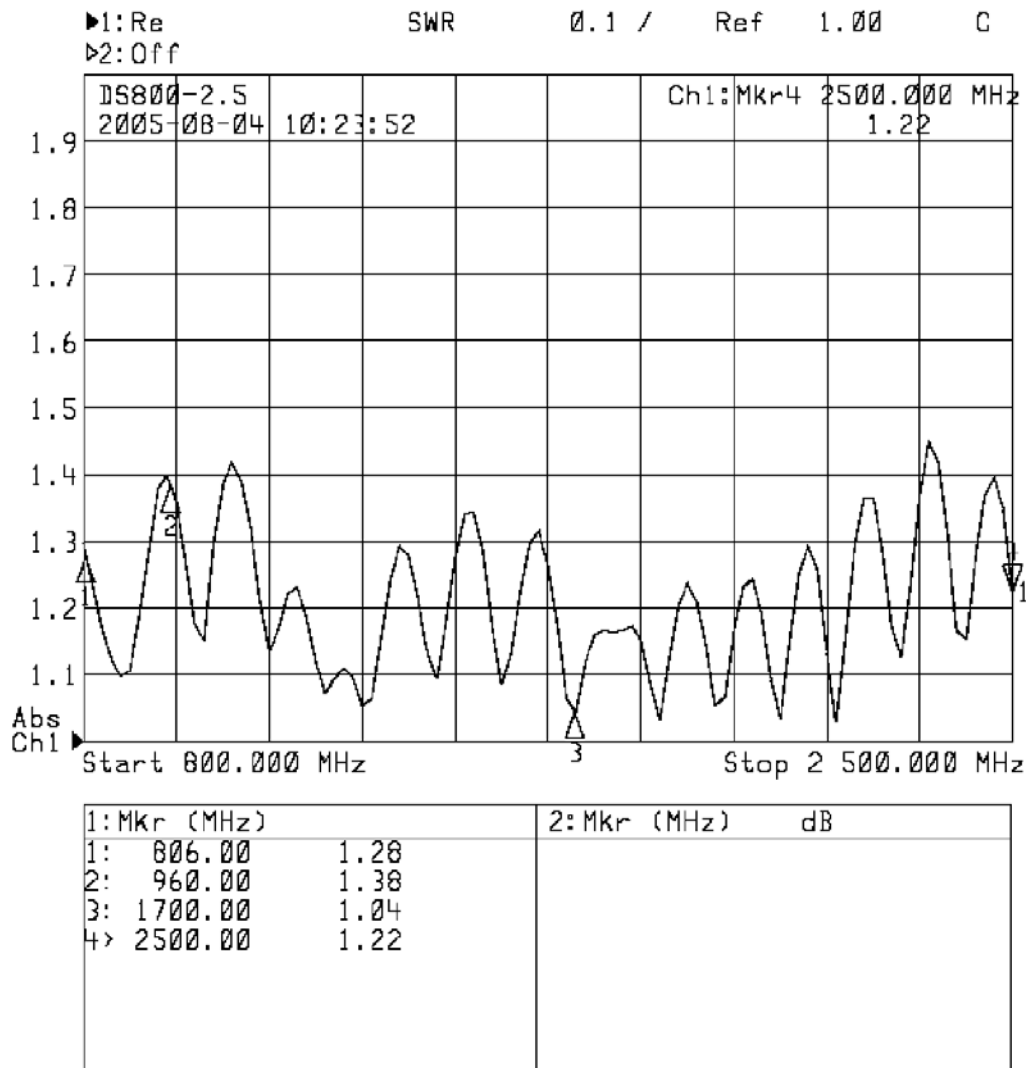

Wideband High Gain Panel Antenna

Product Number : PW-HGP-820/2500

Electrical Specifications :

Frequency Range	800 MHz ~ 2500MHz
Gain 800MHz~ 960MHz	8.5dBi
960MHz~1700MHz	9.5dBi
1700MHz~2500MHz	11 dBi
Horizontal 3dB Beamwidth	43°~ 56°
Vertical 3dB Beamwidth	56°~ 78°
Front-to-back Ratio	>20dB
Side lobe level	<-20dB
Polarization	Vertical / Horizontal
Impedance	50Ω
VSWR	< 1.5
Maximum Input Power	100 W
Connector	N-type
Lightning Protection	Direct Grounding

Mechanical Specifications :

Dimensions (L×W×D)	500×220×60mm
Weight of Antenna	2.0kg
Radome Material	Fiberglass

(This antenna is also applicable for instalation at Outdoor Environment)

VSWR PLOT :

Horizontal Radiation Pattern generated with Antenna Mounting Position :

Vertical Radiation Pattern generated with Antenna Mounting Position :

Radiation Pattern PW-HGP-820/2500 H-Plane (Horizontal)

Ant Name : C:\Documents and Settings\Administrator\
 Directivity : 10.43 dbi Date : 2005-8-4 Plane : Directional
 Beam width : 60.3 Frequency : 806.000 30/40

Ant Name : C:\Documents and Settings\Administrator\
 Directivity : 12.79 dbi Date : 2005-8-4 Plane : Directional
 Beam width : 44.1 Frequency : 2100.000 30/40

Pattern PW-HGP-820/2500 E-Plane (Vertical)