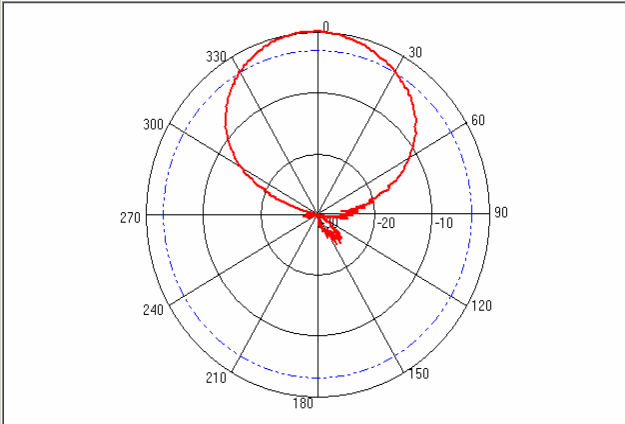

Wideband High Gain Panel Antenna

Product Number : PW-HGP-820/2500

Electrical Specifications :

Frequency Range	800 MHz ~ 2500MHz
Gain 800MHz~ 960MHz	8.5dBi
960MHz~1700MHz	9.5dBi
1700MHz~2500MHz	11 dBi
Horizontal 3dB Beamwidth	43°~ 56°
Vertical 3dB Beamwidth	56°~ 78°
Front-to-back Ratio	>20dB
Side lobe level	<-20dB
Polarization	Vertical / Horizontal
Impedance	50Ω
VSWR	< 1.5
Maximum Input Power	100 W
Connector	N-type
Lightning Protection	Direct Grounding

Mechanical Specifications :

Dimensions (L×W×D)	500×220×60mm
Weight of Antenna	2.0kg
Radome Material	Fiberglass

(This antenna is also applicable for instalation at Outdoor Environment)

VSWR PLOT :

Horizontal Radiation Pattern generated with Antenna Mounting Position :

Vertical Radiation Pattern generated with Antenna Mounting Position :

Radiation Pattern PW-HGP-820/2500 H-Plane (Horizontal)

Ant Name : C:\Documents and Settings\Administrator\
 Directivity : 10.43 dbi Date : 2005-8-4 Plane : Directional
 Beam width : 60.3 Frequency : 806.000 30/40