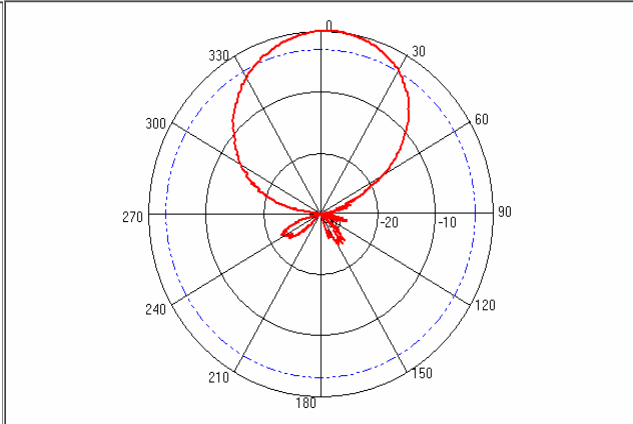

Wideband High Gain Panel Antenna

Product Number : PW-HGP-820/2500

Electrical Specifications :

Frequency Range	800 MHz ~ 2500MHz
Gain 800MHz~ 960MHz	8.5dBi
960MHz~1700MHz	9.5dBi
1700MHz~2500MHz	11 dBi
Horizontal 3dB Beamwidth	43°~ 56°
Vertical 3dB Beamwidth	56°~ 78°
Front-to-back Ratio	>20dB
Side lobe level	<-20dB
Polarization	Vertical / Horizontal
Impedance	50Ω
VSWR	< 1.5
Maximum Input Power	100 W
Connector	N-type
Lightning Protection	Direct Grounding

Mechanical Specifications :

Dimensions (L×W×D)	500×220×60mm
Weight of Antenna	2.0kg
Radome Material	Fiberglass

(This antenna is also applicable for instalation at Outdoor Environment)

VSWR PLOT :

Horizontal Radiation Pattern generated with Antenna Mounting Position :

Vertical Radiation Pattern generated with Antenna Mounting Position :

Radiation Pattern PW-HGP-820/2500 H-Plane (Horizontal)

Ant Name : C:\Documents and Settings\Administrator\
 Directivity : 10.43 dbi Date : 2005-8-4 Plane : Directional
 Beam width : 60.3 Frequency : 806.000 30/40