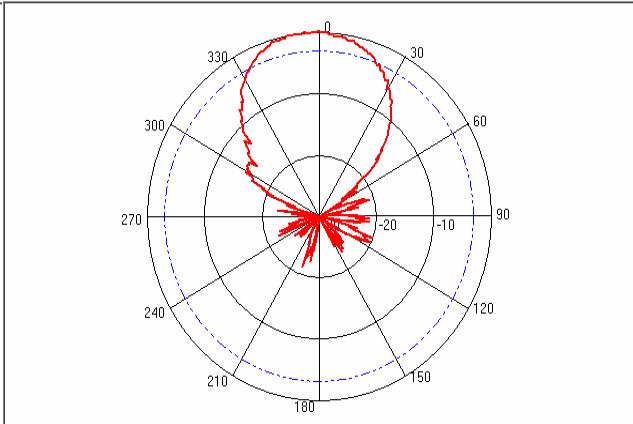

Ant Name : C:\Documents and Settings\Administrator\
Directivity : 12.37 dbi Date : 2005-8-4 Plane : Directional
Beam width : 47.7 Frequency : 1700.000 30/40