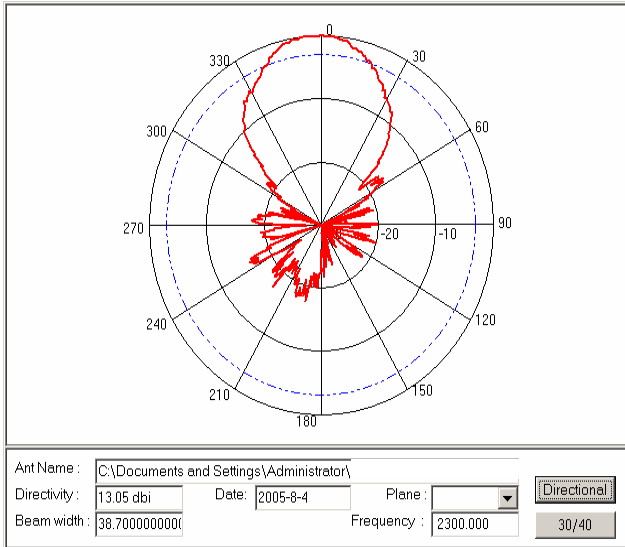

Vertical Radiation Pattern generated with Antenna Mounting Position :

Radiation Pattern PW-HGP-820/2500 H-Plane (Horizontal)

Ant Name : C:\Documents and Settings\Administrator\
 Directivity : 10.43 dbi Date : 2005-8-4 Plane : Directional
 Beam width : 60.3 Frequency : 806.000 30/40

Ant Name : C:\Documents and Settings\Administrator\
 Directivity : 11.19 dbi Date : 2005-8-4 Plane : Directional
 Beam width : 54.9 Frequency : 896.000 30/40

Ant Name : C:\Documents and Settings\Administrator\
 Directivity : 11.17 dbi Date : 2005-8-4 Plane : Directional
 Beam width : 54.9 Frequency : 960.000 30/40

Ant Name : C:\Documents and Settings\Administrator\
 Directivity : 12.37 dbi Date : 2005-8-4 Plane : Directional
 Beam width : 47.7 Frequency : 1700.000 30/40

Ant Name : C:\Documents and Settings\Administrator\
 Directivity : 12.68 dbi Date : 2005-8-4 Plane : Directional
 Beam width : 45 Frequency : 1900.000 30/40

Ant Name : C:\Documents and Settings\Administrator\
 Directivity : 12.79 dbi Date : 2005-8-4 Plane : Directional
 Beam width : 44.1 Frequency : 2100.000 30/40

Pattern PW-HGP-820/2500 E-Plane (Vertical)