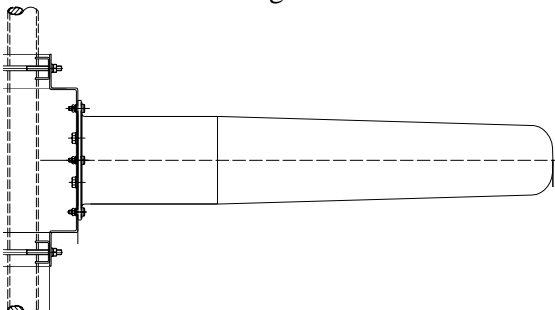

Wideband High Gain Panel Antenna

Product Number : PW-HGP-820/2500

Electrical Specifications :

Frequency Range	800 MHz ~ 2500MHz
Gain 800MHz~ 960MHz	8.5dBi
960MHz~1700MHz	9.5dBi
1700MHz~2500MHz	11 dBi
Horizontal 3dB Beamwidth	43°~ 56°
Vertical 3dB Beamwidth	56°~ 78°
Front-to-back Ratio	>20dB
Side lobe level	<-20dB
Polarization	Vertical / Horizontal
Impedance	50Ω
VSWR	< 1.5
Maximum Input Power	100 W
Connector	N-type
Lightning Protection	Direct Grounding

Mechanical Specifications :

Dimensions (L×W×D)	500×220×60mm
Weight of Antenna	2.0kg
Radome Material	Fiberglass

(This antenna is also applicable for instalation at Outdoor Environment)

VSWR PLOT :

Horizontal Radiation Pattern generated with Antenna Mounting Position :

Vertical Radiation Pattern generated with Antenna Mounting Position :

Radiation Pattern PW-HGP-820/2500 H-Plane (Horizontal)

Ant Name : C:\Documents and Settings\Administrator\
 Directivity : 10.43 dbi Date : 2005-8-4 Plane : Directional
 Beam width : 60.3 Frequency : 806.000 30/40