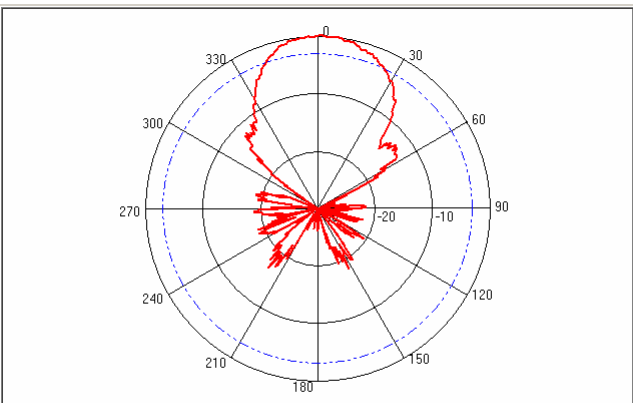

Vertical Radiation Pattern generated with Antenna Mounting Position :

Radiation Pattern PW-HGP-820/2500 H-Plane (Horizontal)

Ant Name : C:\Documents and Settings\Administrator\
 Directivity : 10.43 dbi Date : 2005-8-4 Plane : Directional
 Beam width : 60.3 Frequency : 806.000 30/40

Ant Name : C:\Documents and Settings\Administrator\
 Directivity : 11.19 dbi Date : 2005-8-4 Plane : Directional
 Beam width : 54.9 Frequency : 896.000 30/40

Ant Name : C:\Documents and Settings\Administrator\
 Directivity : 11.17 dbi Date : 2005-8-4 Plane : Directional
 Beam width : 54.9 Frequency : 960.000 30/40

Ant Name : C:\Documents and Settings\Administrator\
 Directivity : 12.37 dbi Date : 2005-8-4 Plane : Directional
 Beam width : 47.7 Frequency : 1700.000 30/40

Ant Name : C:\Documents and Settings\Administrator\
 Directivity : 12.68 dbi Date : 2005-8-4 Plane : Directional
 Beam width : 45 Frequency : 1900.000 30/40