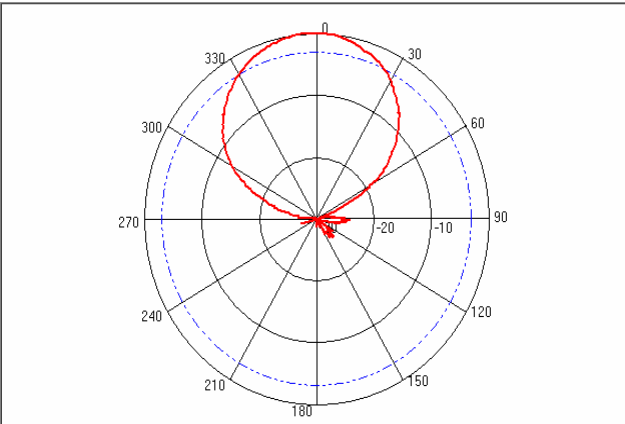

Wideband High Gain Panel Antenna

Product Number : PW-HGP-820/2500

Electrical Specifications :

Frequency Range	800 MHz ~ 2500MHz
Gain 800MHz~ 960MHz	8.5dBi
960MHz~1700MHz	9.5dBi
1700MHz~2500MHz	11 dBi
Horizontal 3dB Beamwidth	43°~ 56°
Vertical 3dB Beamwidth	56°~ 78°
Front-to-back Ratio	>20dB
Side lobe level	<-20dB
Polarization	Vertical / Horizontal
Impedance	50Ω
VSWR	< 1.5
Maximum Input Power	100 W
Connector	N-type
Lightning Protection	Direct Grounding

Mechanical Specifications :

Dimensions (L×W×D)	500×220×60mm
Weight of Antenna	2.0kg
Radome Material	Fiberglass

(This antenna is also applicable for instalation at Outdoor Environment)

VSWR PLOT :

Horizontal Radiation Pattern generated with Antenna Mounting Position :

Vertical Radiation Pattern generated with Antenna Mounting Position :

Radiation Pattern PW-HGP-820/2500 H-Plane (Horizontal)

Ant Name : C:\Documents and Settings\Administrator\
 Directivity : 10.43 dbi Date : 2005-8-4 Plane : Directional
 Beam width : 60.3 Frequency : 806.000 30/40

Ant Name : C:\Documents and Settings\Administrator\
 Directivity : 11.19 dbi Date : 2005-8-4 Plane : Directional
 Beam width : 54.9 Frequency : 896.000 30/40

Ant Name : C:\Documents and Settings\Administrator\
 Directivity : 11.17 dbi Date : 2005-8-4 Plane : Directional
 Beam width : 54.9 Frequency : 960.000 30/40