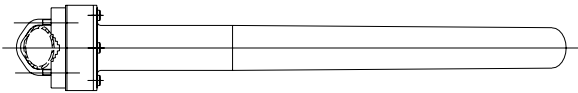

Wideband High Gain Panel Antenna

Product Number : PW-HGP-820/2500

Electrical Specifications :

Frequency Range	800 MHz ~ 2500MHz
Gain 800MHz~ 960MHz	8.5dBi
960MHz~1700MHz	9.5dBi
1700MHz~2500MHz	11 dBi
Horizontal 3dB Beamwidth	43°~ 56°
Vertical 3dB Beamwidth	56°~ 78°
Front-to-back Ratio	>20dB
Side lobe level	<-20dB
Polarization	Vertical / Horizontal
Impedance	50Ω
VSWR	< 1.5
Maximum Input Power	100 W
Connector	N-type
Lightning Protection	Direct Grounding

Mechanical Specifications :

Dimensions (L×W×D)	500×220×60mm
Weight of Antenna	2.0kg
Radome Material	Fiberglass

(This antenna is also applicable for instalation at Outdoor Environment)

VSWR PLOT :

Horizontal Radiation Pattern generated with Antenna Mounting Position :

Vertical Radiation Pattern generated with Antenna Mounting Position :

Radiation Pattern PW-HGP-820/2500 H-Plane (Horizontal)

Ant Name : C:\Documents and Settings\Administrator\
 Directivity : 10.43 dbi Date : 2005-8-4 Plane : Directional
 Beam width : 60.3 Frequency : 806.000 30/40